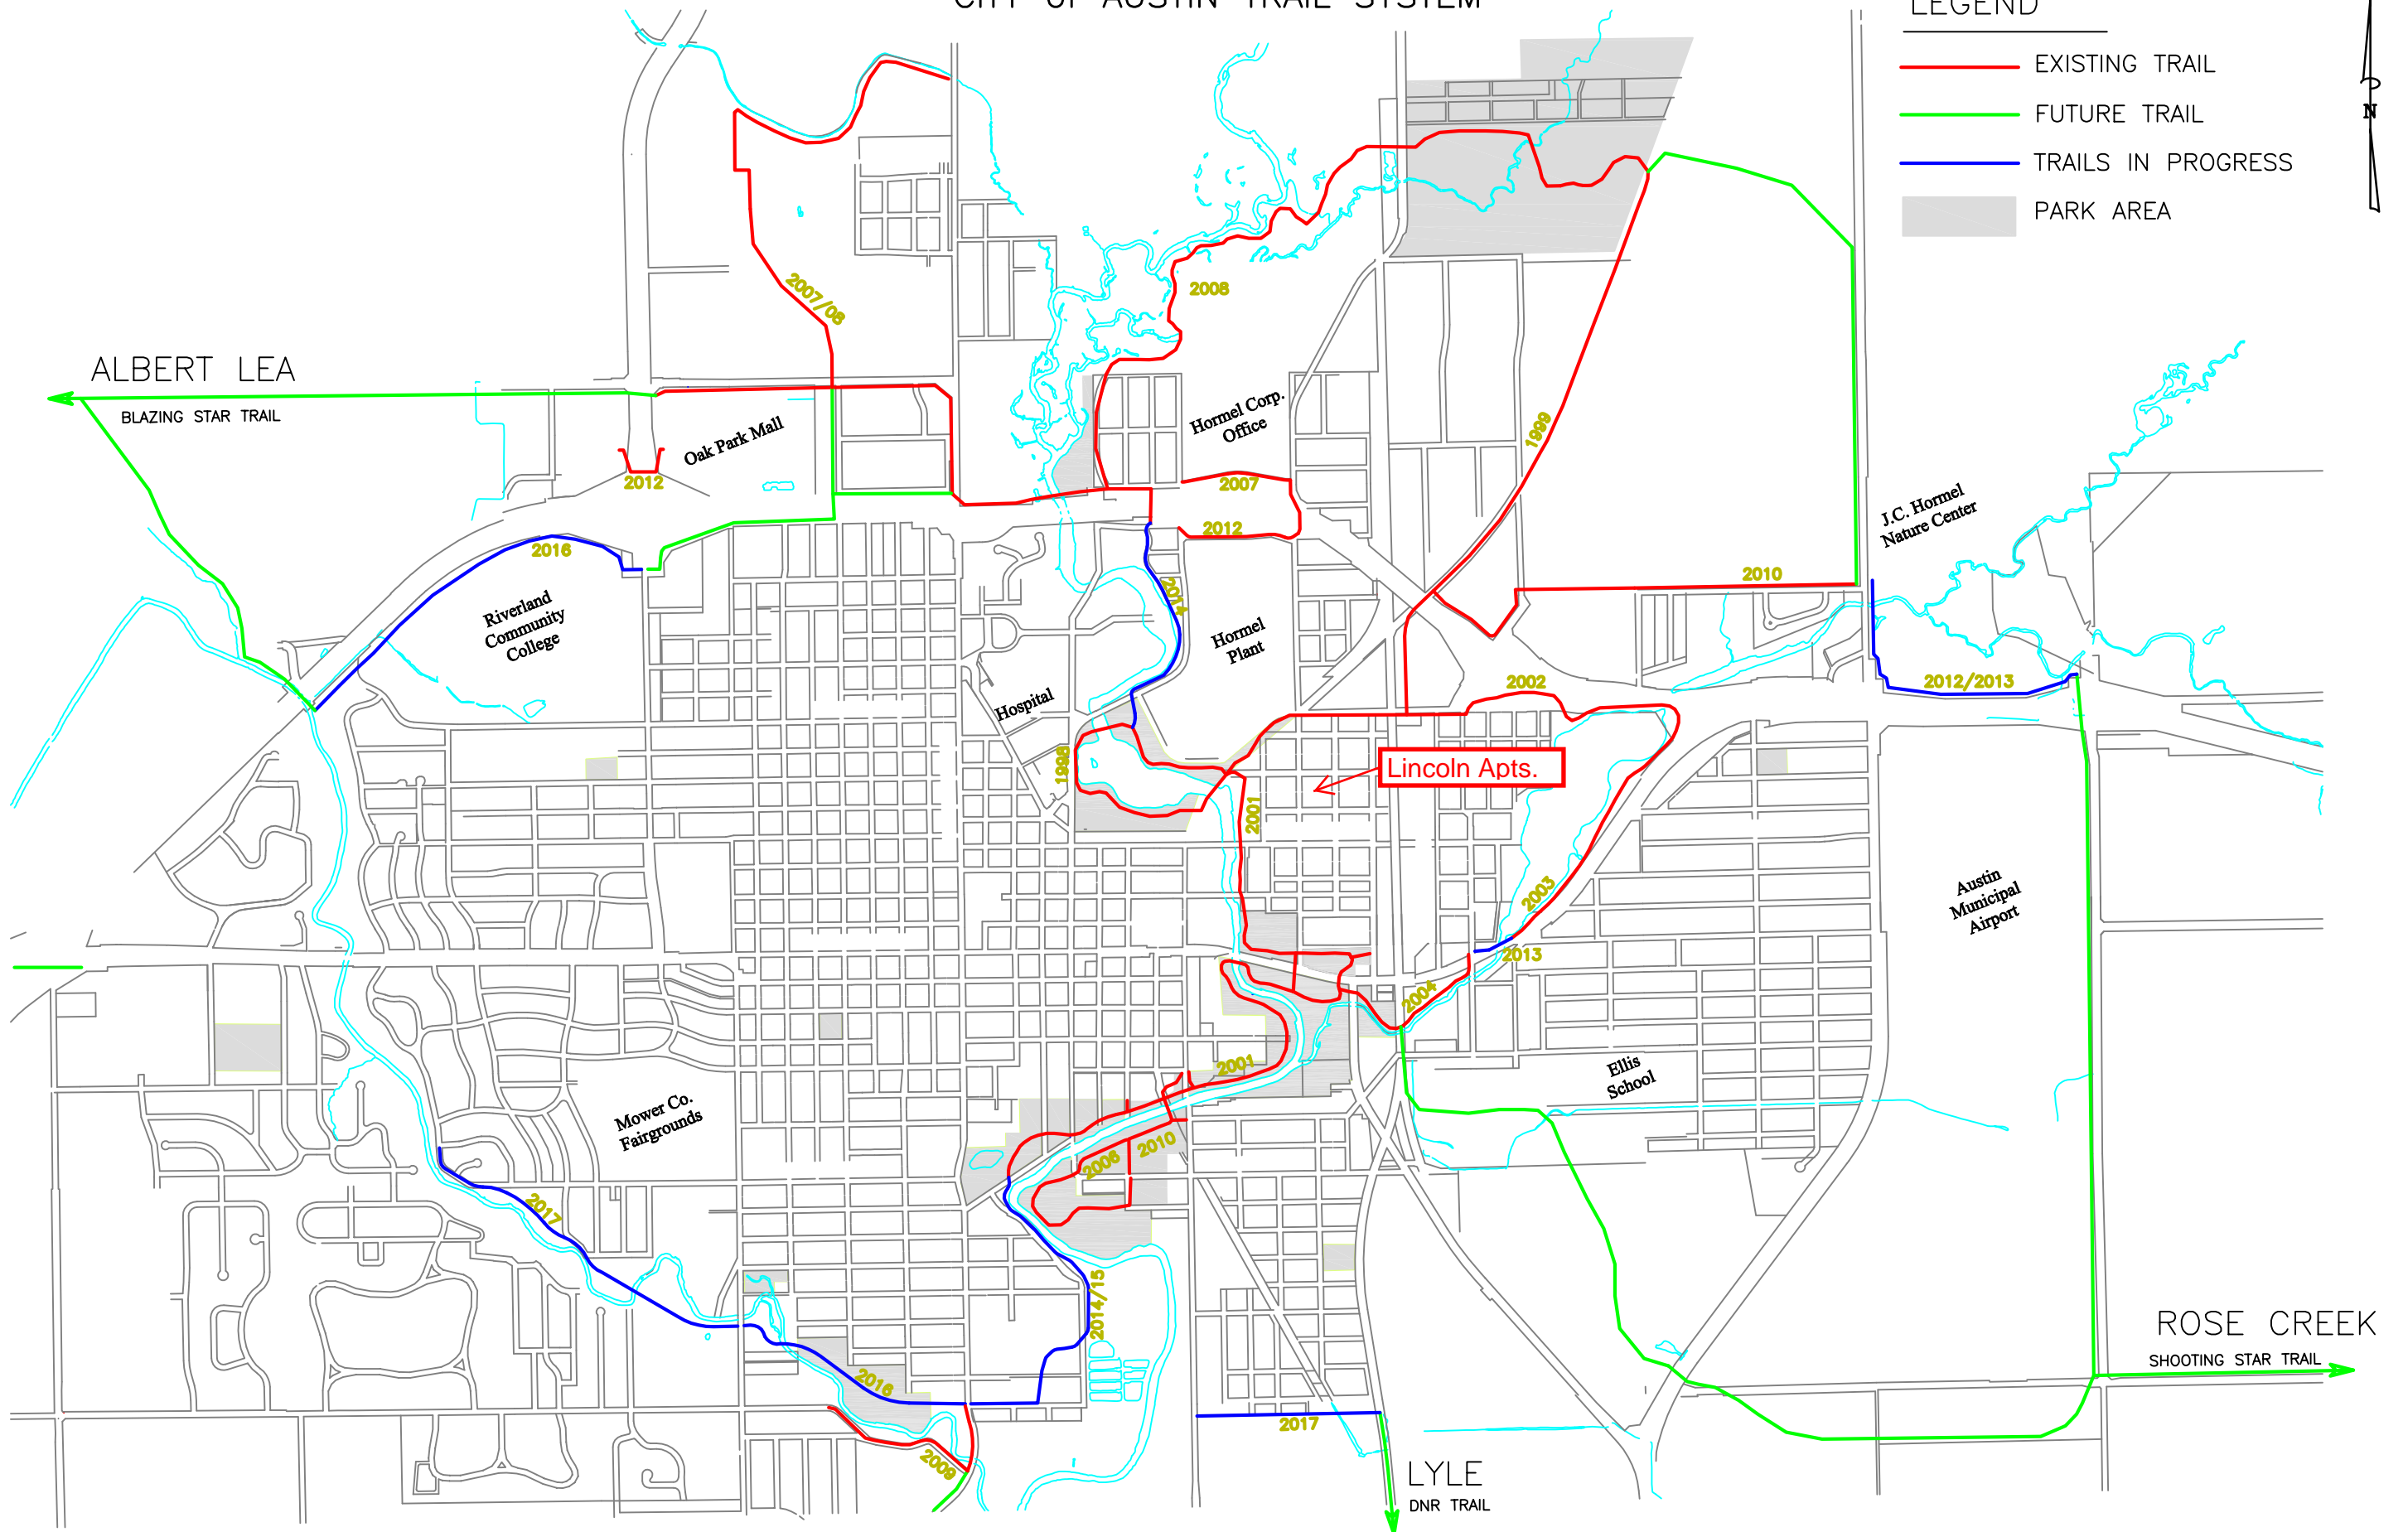

AUSTIN PEDESTRIAN/BIKE TRAILS

CITY of AUSTIN TRAIL SYSTEM

LEGEND

- EXISTING TRAIL
- FUTURE TRAIL
- TRAILS IN PROGRESS
- PARK AREA

ALBERT LEA

BLAZING STAR TRAIL

Oak Park Mall

Hormel Corp. Office

Hormel Plant

Riverland Community College

Hospital

Lincoln Apts.

J.C. Hormel Nature Center

Austin Municipal Airport

Mower Co. Fairgrounds

Ellis School

ROSE CREEK

SHOOTING STAR TRAIL

LYLE DNR TRAIL